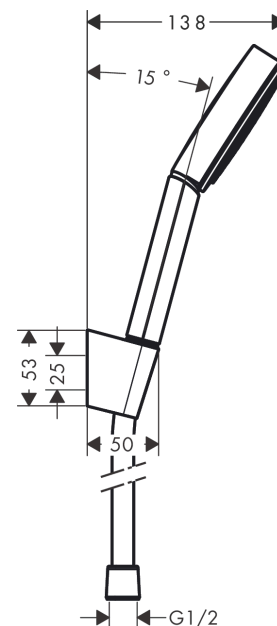

Pulsify S
Shower holder set 105 1jet with shower hose 125 cm
 Surfaces: **Matt White** Article Number: **24301700**

Description

product features

- consists of: hand shower, shower holder, shower hose
- shower head size: 105 mm
- spray type: PowderRain
- maximum flow rate at 3 bar: 13,5 l/min
- minimum flow pressure: 1 bar
- wall supports of plastic

Technology

Design awards

reddot winner 2021

Product image

Scale drawing

Flowchart